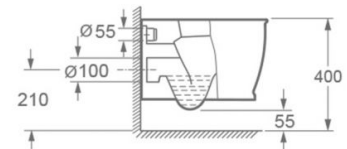

Wall-hung WC Lagos

Ref. 4546

520x360x345 mm

Features

- Wall - hung WC
- Rimless
- Removable thermoset slim cover
- Soft close
- Weight 23kg | Units per palet 18