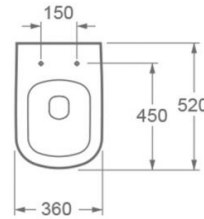

Wall-hung WC Lagos

Ref. 4546

520x360x345 mm

Features

- Wall - hung WC
- Rimless
- Removable thermoset slim cover
- Soft close
- Weight 23kg | Units per palet 18