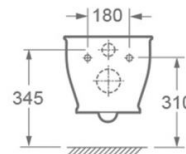

Wall-hung WC Lagos

Ref. 4546

520x360x345 mm

Features

- Wall - hung WC
- Rimless
- Removable thermoset slim cover
- Soft close
- Weight 23kg | Units per palet 18